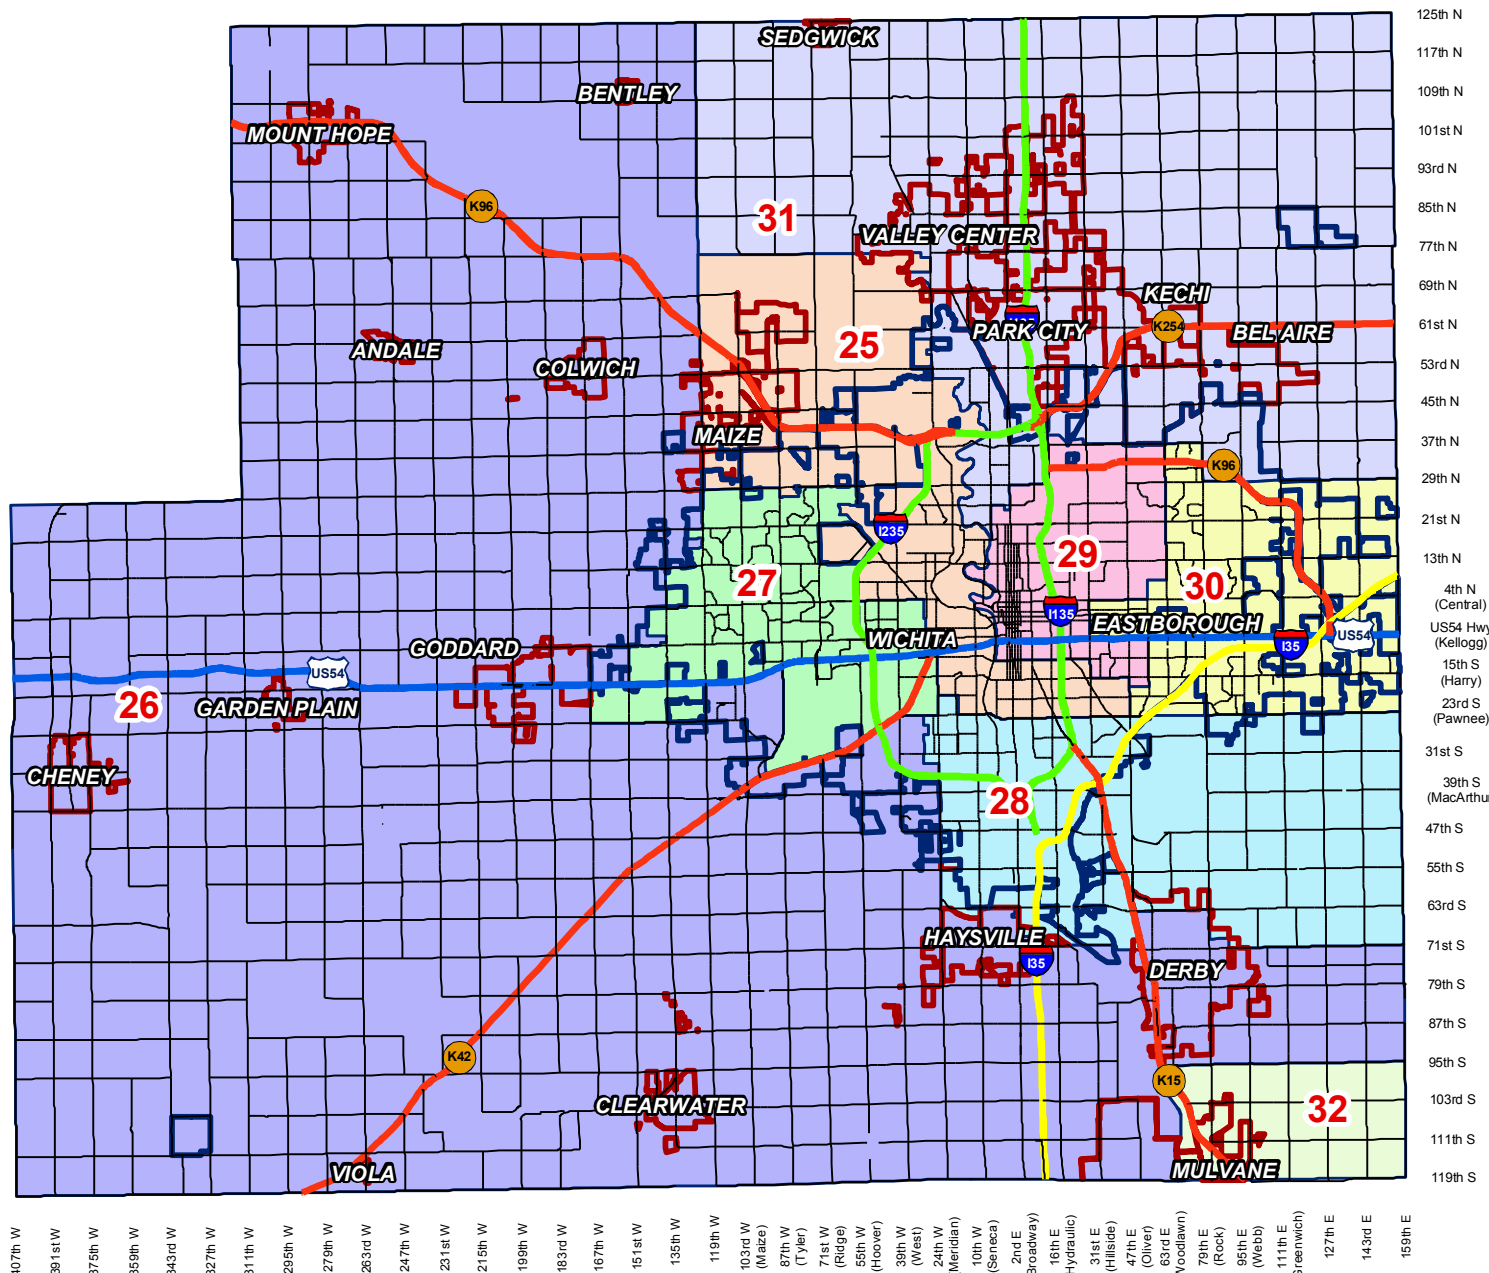

State Senate Districts

Sedgwick County, Kansas

Legend

Major Roads

- Interstate
- State Highway
- Federal Highway
- Toll (Turnpike)
- Other Roads

City Limits

- Wichita
- Other Incorporated Areas

State Senators

- 25
- 26
- 27
- 28
- 29
- 30
- 31
- 32

DATE: 5/9/2008

It is understood that the Sedgwick County GIS, Division of Information and Operations, has no indication or reason to believe that there are inaccuracies in information incorporated in the base map.